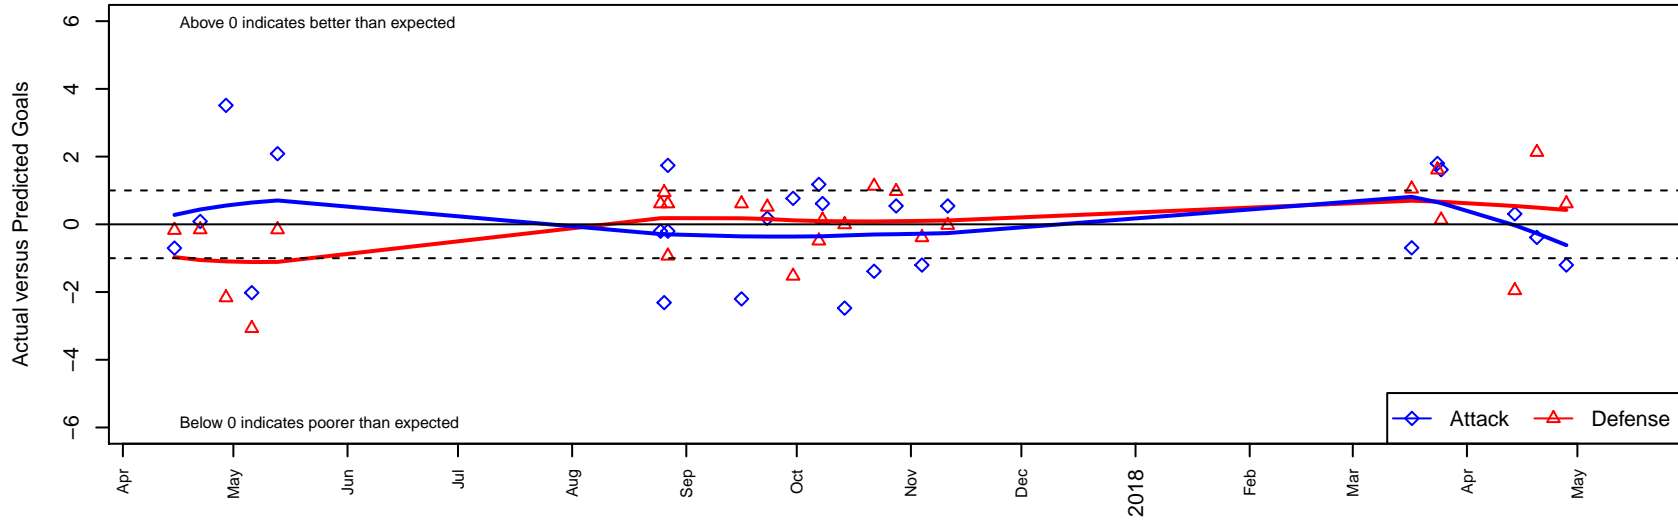

IEYSA Storm B05

Inland Empire YSA
 Cheney, WA
 B05 total strength=722
 attack=1.01 defense=0.58
 fall league = PSPL Copa 1 – East Red U13
 spr league = Spr PSPL EWA – '05 Copa 1 – East U13
 notes= Guske 2016

IEYSA Storm B05
 Dots are actual minus expected GF (blue circles) and GA (red triangles).
 Blue line is smoothed change in attack strength. Red is smoothed change in defense strength.

**attack and defense variance (black dot)
relative to other teams
and top 10 in region**